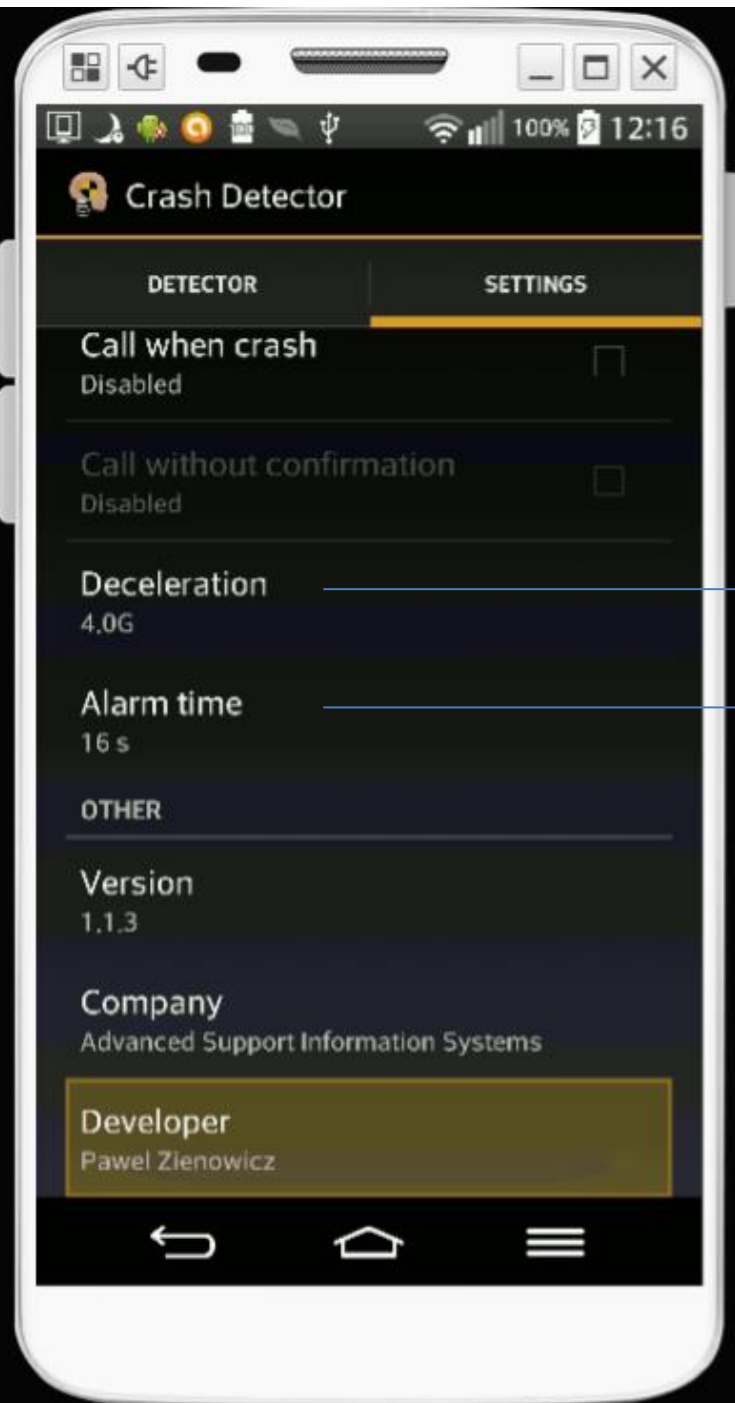

Type the Phone Number you want sent informations

Specify the message you want with parameter [lat],[long]

Enable this option to receive SMS messages

Enable this to receive phone calls after each accident

Specify the value of the crash
Tip : 4- 5 G is enough

Type the time of waiting before user cancel
fault alarm
Tip : 16 – 30s is enough

Enable the GPS to Receive correct value

You receive message with your format

Type or paste the [lat] , [long] from your SMS message

Type or paste the [lat] , [long] from your SMS message

Press the Photo link and navigate via google street view

See exactly the area of the alarm