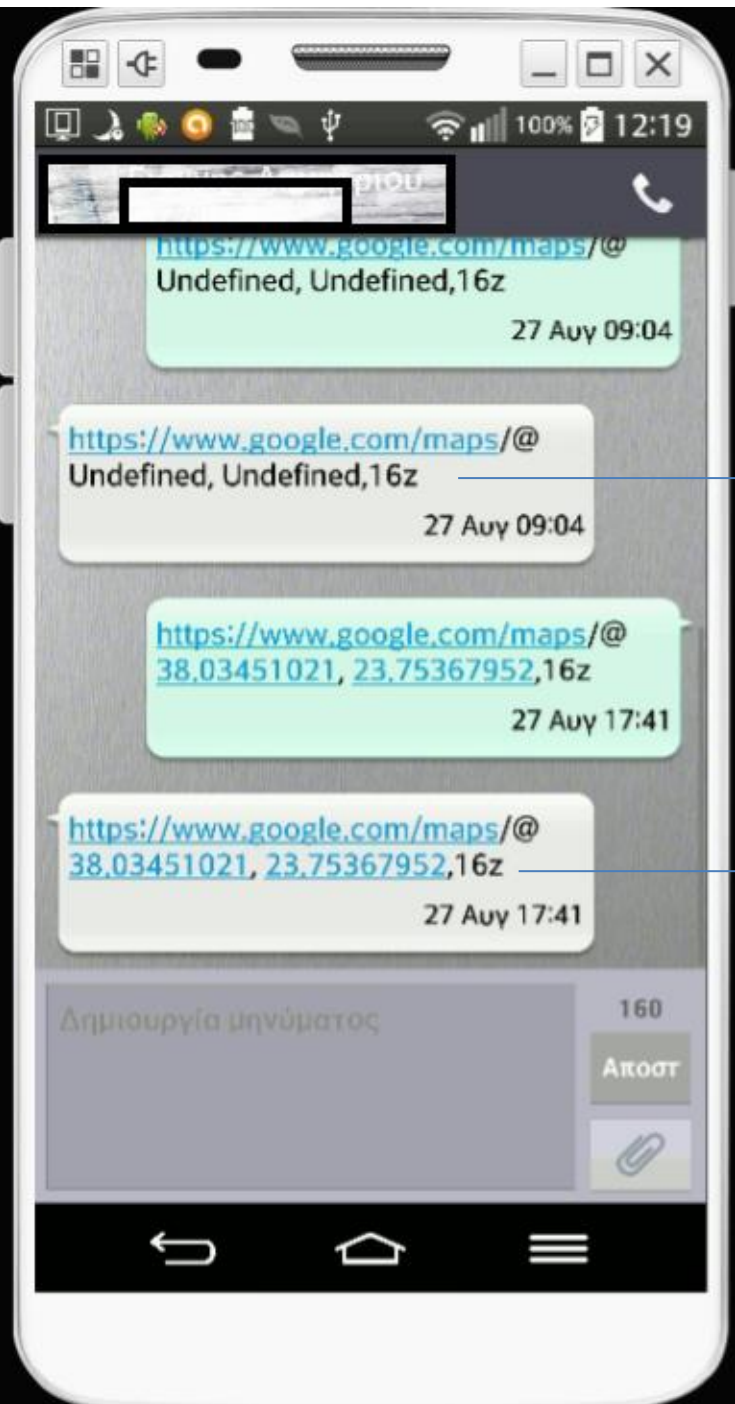

Enable the GPS to Receive correct value

You receive message with your format