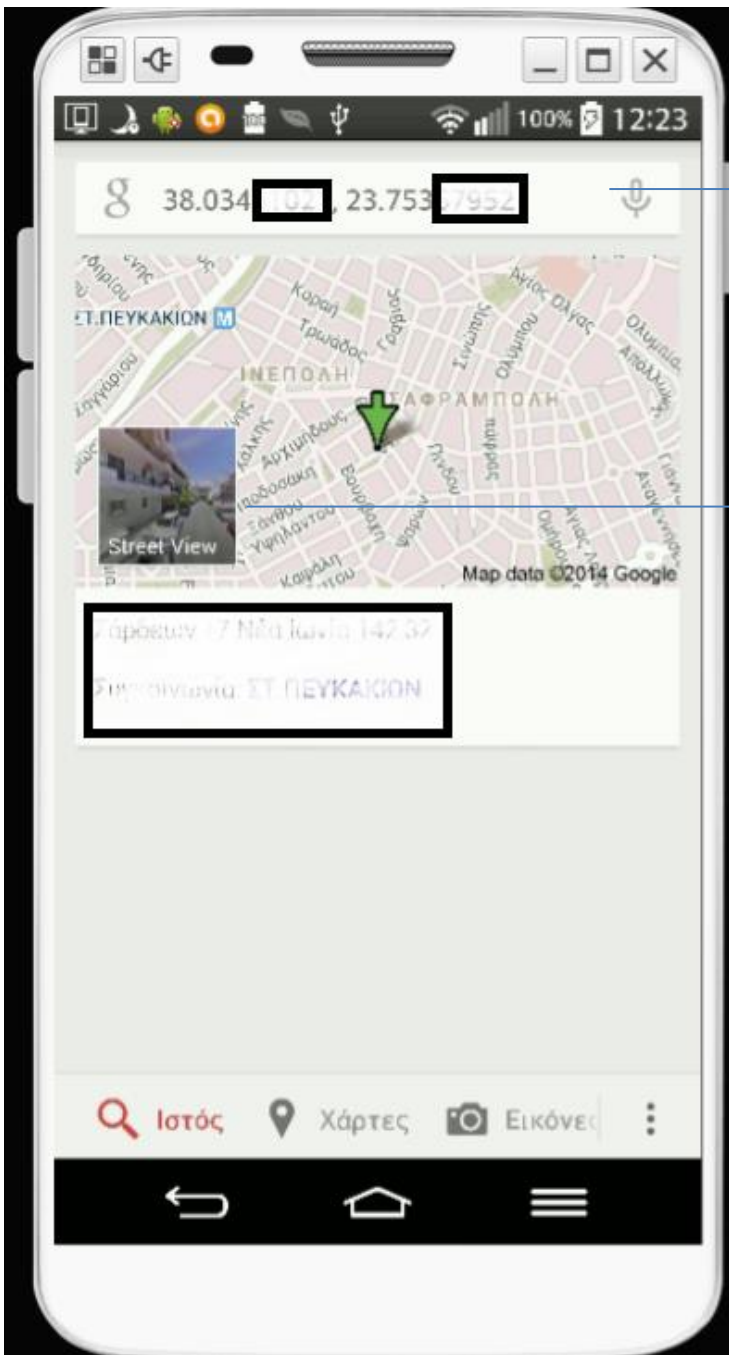

Type the Phone Number you want sent informations

Specify the message you want with parameter [lat],[long]

Enable this option to receive SMS messages

Enable this to receive phone calls after each accident

Specify the value of the crash
Tip : 4- 5 G is enough

Type the time of waiting before user cancel
fault alarm
Tip : 16 – 30s is enough

Enable the GPS to Receive correct value

You receive message with your format

Type or paste the [lat] , [long] from your SMS message

Type or paste the [lat] , [long] from your SMS message

Press the Photo link and navigate via google street view

See exactly the area of the alarm